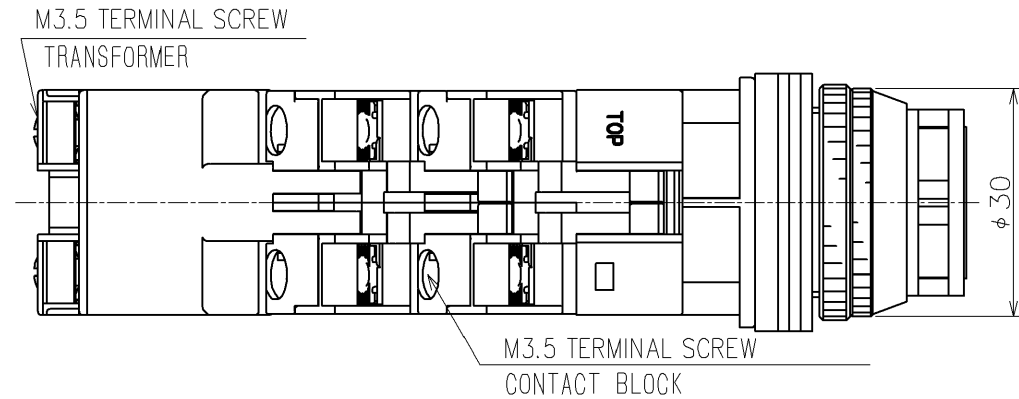

Rated Voltage (◇)	: 100/110V AC (1)
	115/120V AC (12)
	200/220V AC (2)
	230/240V AC (24)
Contact Arrangement (□□)	: 1 a - 1 b (11), 2 a (20), 2 b (02),
	2 a - 2 b (22), 4 a (40), 4 b (04),
	3 a - 1 b (31), 1 a - 3 b (13)
Illuminated Color (※)	: Red (R), Green (G), Amber (A),
	Blue (S), Yellow (Y), Pure White (PW)

PANEL CUT-OUT

*THE ∅5 RECESS IS NOT NECESSARY
WHEN NEITHER NAMEPLATE NOR
ANTI-ROTATION RING IS USED

			Product Name:	TWS SERIES ILLUMINATED PUSHBUTTON SWITCH	
			Type Number:	ALFS2/AOLFS2◇6□□DN※	
Approved by	M.FUJIMOTO	2023/9/25	Dim.:	m m	Outside View
Checked by	Y.HANAOKA	2023/9/25	Drawing No. MA4-A03684B		
Drawn by	R.GUO	2023/9/25			