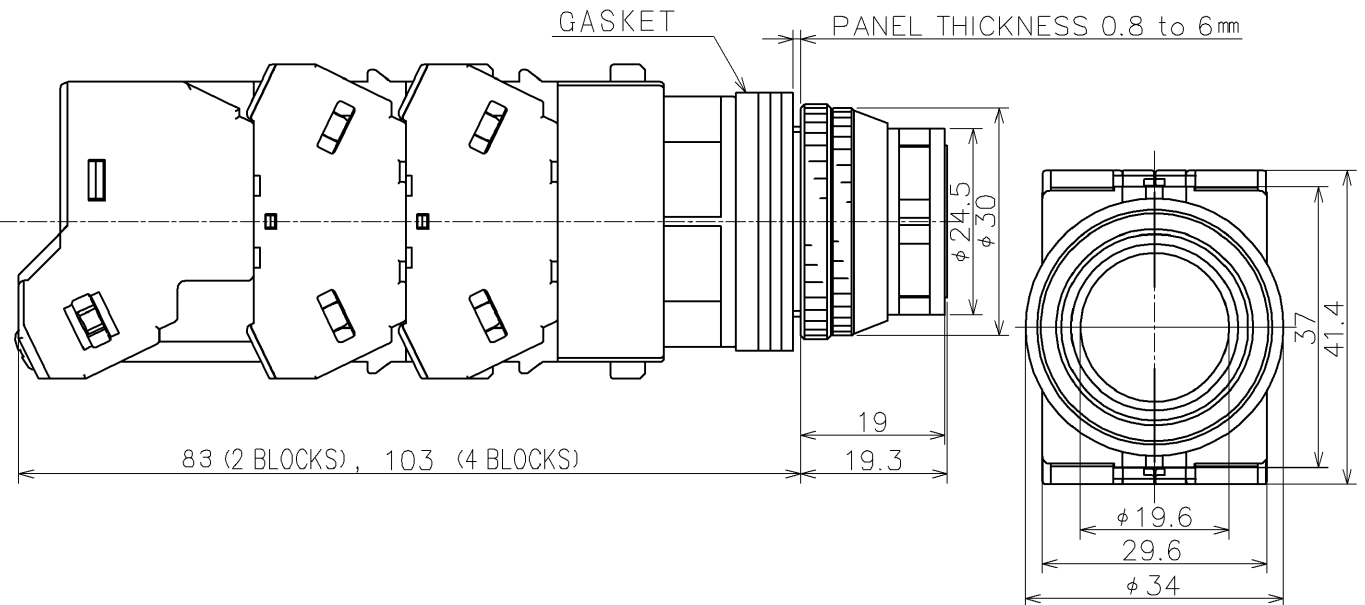

Rated Voltage (◇)	: 100/110V AC (1)
	115/120V AC (12)
	200/220V AC (2)
	230/240V AC (24)
Contact Arrangement (□□)	: 1 a - 1 b (11), 2 a (20), 2 b (02),
	2 a - 2 b (22), 4 a (40), 4 b (04),
	3 a - 1 b (31), 1 a - 3 b (13)
Illuminated Color (※)	: Red (R), Green (G), Amber (A),
	Blue (S), Yellow (Y), Pure White (PW)

PANEL CUT-OUT

*THE ∅5 RECESS IS NOT NECESSARY
WHEN NEITHER NAMEPLATE NOR
ANTI-ROTATION RING IS USED

			Product Name:	TWS SERIES ILLUMINATED PUSHBUTTON SWITCH	
			Type Number:	ALFS2/AOLFS2◇6□□DN※	
Approved by	M.FUJIMOTO	2023/9/25	Dim.:	m m	Outside View
Checked by	Y.HANAOKA	2023/9/25	Drawing No. MA4-A03684B		
Drawn by	R.GUO	2023/9/25			