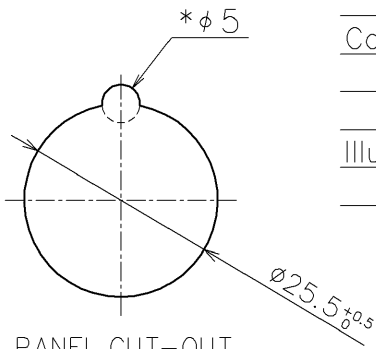

Rated Voltage (◇)	: 100/110V AC (1)
	115/120V AC (12)
	200/220V AC (2)
	230/240V AC (24)
Contact Arrangement (□□)	: 1 a - 1 b (11), 2 a (20), 2 b (02),
	2 a - 2 b (22), 4 a (40), 4 b (04),
	3 a - 1 b (31), 1 a - 3 b (13)
Illuminated Color (※)	: Red (R), Green (G), Amber (A),
	Blue (S), Yellow (Y), Pure White (PW)

PANEL CUT-OUT

*THE ∅5 RECESS IS NOT NECESSARY
WHEN NEITHER NAMEPLATE NOR
ANTI-ROTATION RING IS USED

			Product Name:	TWS SERIES ILLUMINATED PUSHBUTTON SWITCH	
			Type Number:	ALFS2/AOLFS2◇6□□DN※	
Approved by	M.FUJIMOTO	2023/9/25	Dim.:	m m	Outside View
Checked by	Y.HANAOKA	2023/9/25	Drawing No. MA4-A03684B		
Drawn by	R.GUO	2023/9/25			